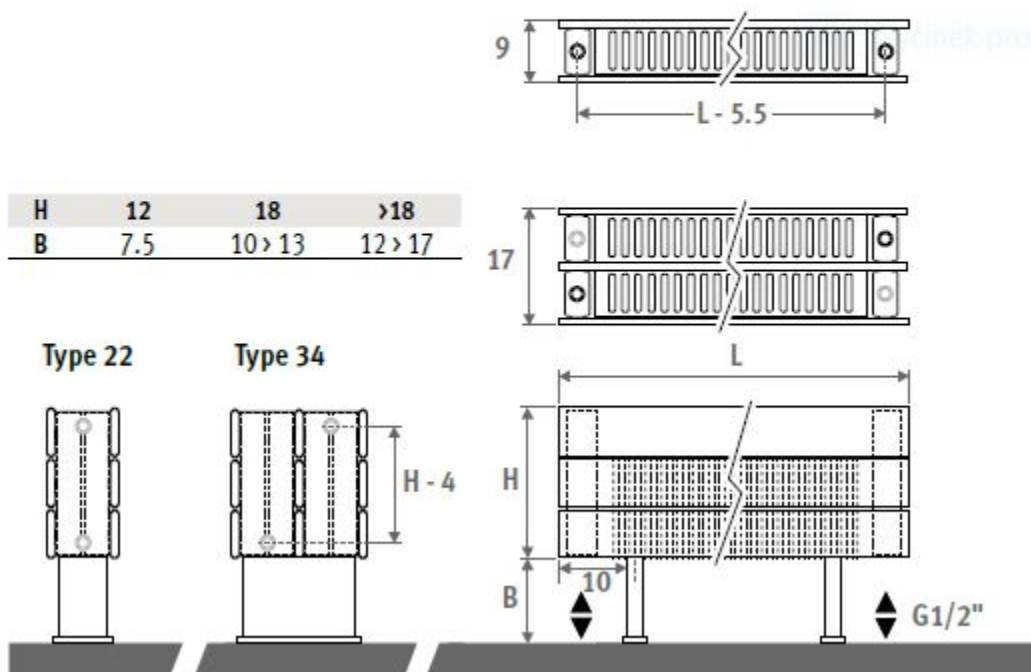

Wymiary

DIMENSIONS (in cm)

PANEL PLUS FREESTANDING

○ standard connection

○ variant

H	12	18	>18
B	7.5	10 > 13	12 > 17

Type 22

Type 34